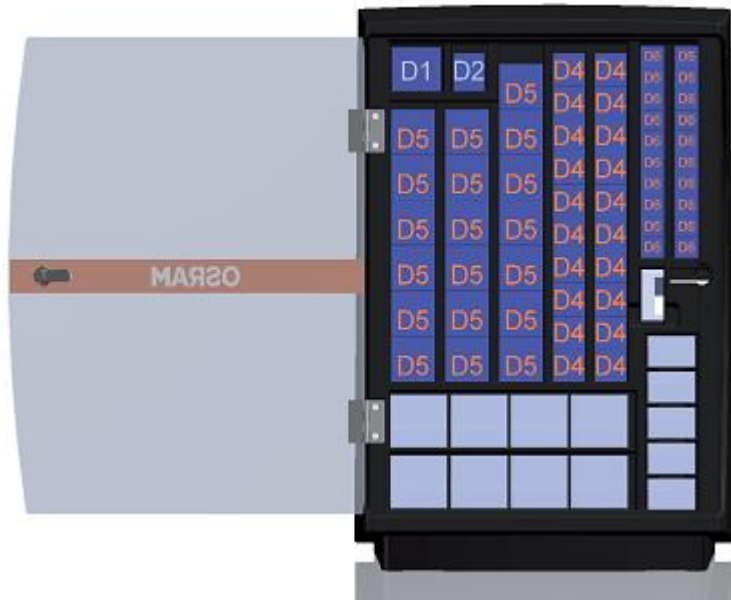

Specialty Lighting AM AFM

Automotive Lamp Cabinet

Automotive Lamp Cabinet

Name	EAN 10
AVS EURO DISPLAY CLOSET	4008321694355
AVS EURO DISPLAY CLOSET with LOCK	4008321694362

Automotive Lamp Cabinet:

- ✓ Can be equipped/fitted individually
- ✓ Ideal for bigger and smaller specialists/ garages
- ✓ Offers space for all types of lamps
- ✓ Can be either suspended or positioned
- ✓ Eye catching and high quality material
- ✓ Lamp tester not build in, slot available to store separate lamp tester
- ✓ Measurements: 405 x 572 x 190 mm (width x height x depth)

Assembly

BOX	PRODUCT	AMOUNT
D1	D1	1
D2	D2	1
D5	H4	19
D4	H7	20
D6	H1 H3	20
Small Drawers	Lamps glass wedge bases	50
Big drawers	Festoon lamps and lamps with metal bases	80

Assembly Proposal 12V | 24V

Assembly Proposal 12V

Box	Product	Amount of Lamps
D1	D1 XENARC® ORIGINAL	1
D2	D2 XENARC® ORIGINAL	1
D5	H4 ORIGINAL	9
	H4 ULTRA LIFE	4
	H4 NIGHT BREAKER® PLUS	4
	H4 COOL BLUE® INTENSE	2
D4	H7 ORIGINAL	8
	H7 ULTRA LIFE	5
	H7 NIGHT BREAKER® PLUS	5
	H7 COOL BLUE® INTENSE	2
D6	H1 ORIGINAL	4
	H3 ORIGINAL	6
	H1 ULTRA LIFE	3
	H1 NIGHT BREAKER® PLUS	3
	H3 NIGHT BREAKER® PLUS	2
	H1 COOL BLUE® INTENSE	1
Small drawer (example)	T4W	10
	W3W	10
	WY5W	10
	W5W	10
	W5W ULTRA LIFE	10
Big drawer (example)	P21W	10
	PY21W	10
	PY21/4W	10
	PY21/5W	10
	R5W	10
	R10W	10
	C5W	10

Assembly Proposal 24V

Box	Product	Amount of Lamps
D1	D1 XENARC® ORIGINAL	1
D2	D2 XENARC® ORIGINAL	1
D5	H4 BILUX TRUCKSTAR®	11
	H4 BILUX	8
D4	H7 ORIGINAL	9
	H7 TRUCKSTAR®	11
D6	H1 Original	5
	H1 TRUCKSTAR®	5
	H3 Original	5
Small drawer (example)	T4W	10
	T4W TSP	10
	W5W	20
Big drawer (example)	W3W	10
	P21W	20
	P21/5W	10
	R5W	10
	R5W TSP	10
	R10W	10
	C5W	10
Festoon 10W	10	